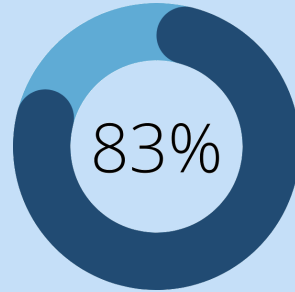

WAYS TO GIVE

- **Collection plate**
- **Kiosk** located in the lobby.
- **Our Website** at www.bonairechurch.com click **Give**
- **USPS Mail** to 221 Church Street, Bonaire, GA 31005

YOUR GIVING AND ATTENDANCE MATTERS

July 3, 2022

Tithes Received:	$12,863.75
Ministry Budget YTD:	$310,912.06
Capital Camp Received:	$0.00
Capital Camp Rec YTD:	$2,658.00
Sunday Attendance:	147
Sunday School Attendance:	57

PERCENTAGE OF BUDGET NEEDED

Annie James Henderson

WAS BORN WEDNESDAY JUNE 29, 2022

**CONGRATULATIONS
MINDY & CONNOR!**