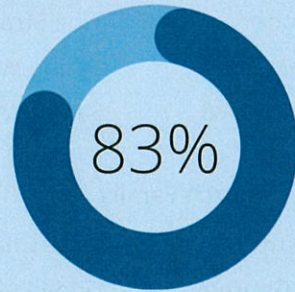

PERCENTAGE OF BUDGET NEEDED

Vote on Our Future Relationship with the United Methodist Church

July 28, 2022 | 6:30pm